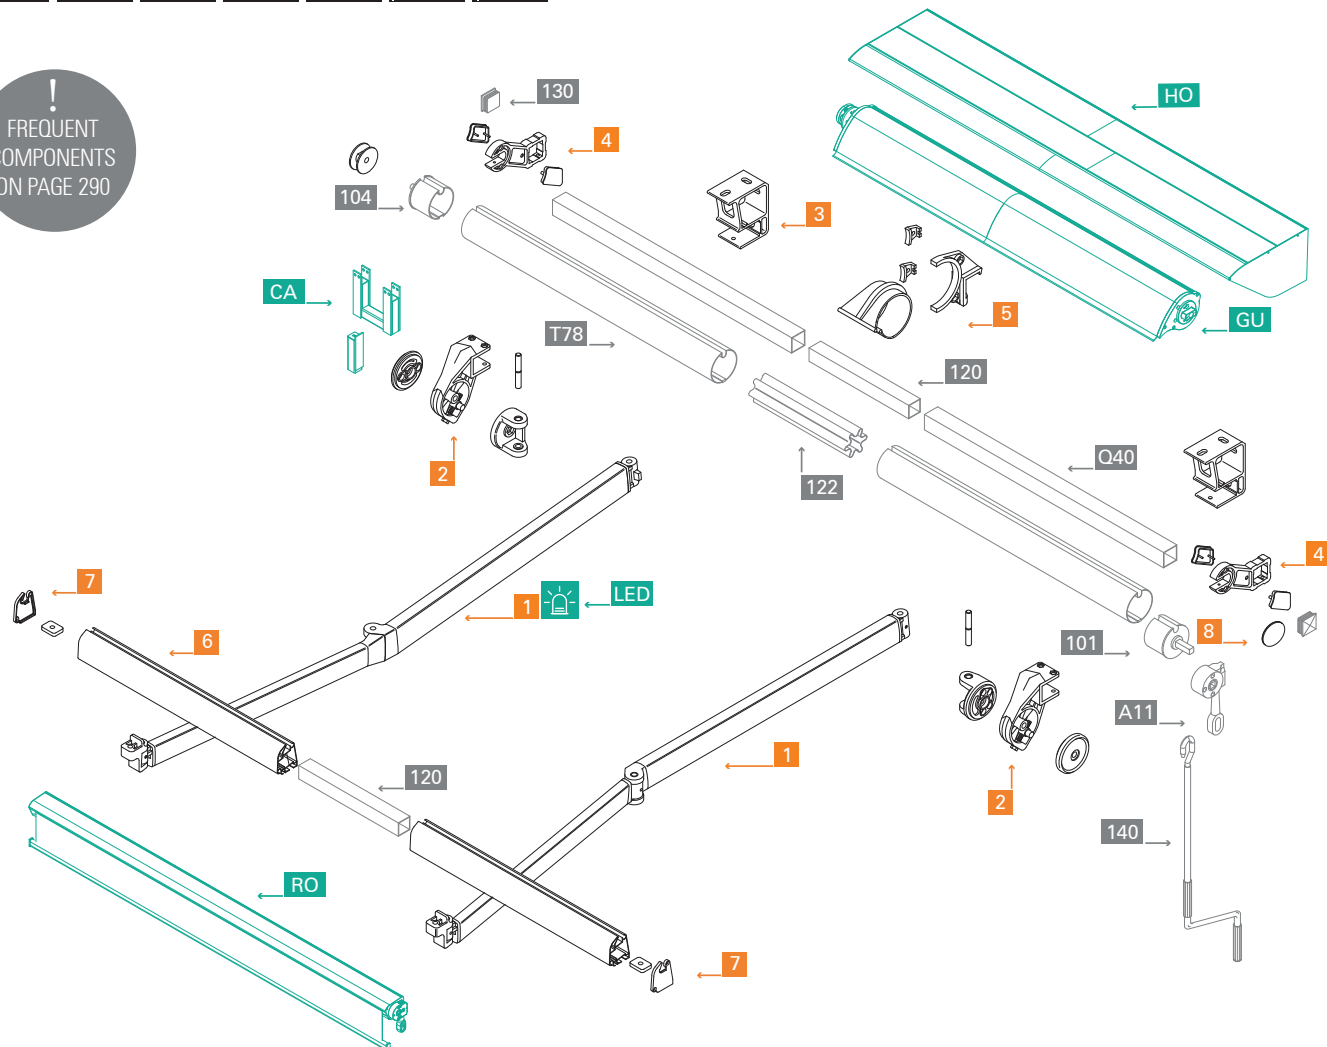

AVAILABLE COLOURS
RAL 9010

! FREQUENT COMPONENTS ON PAGE 290