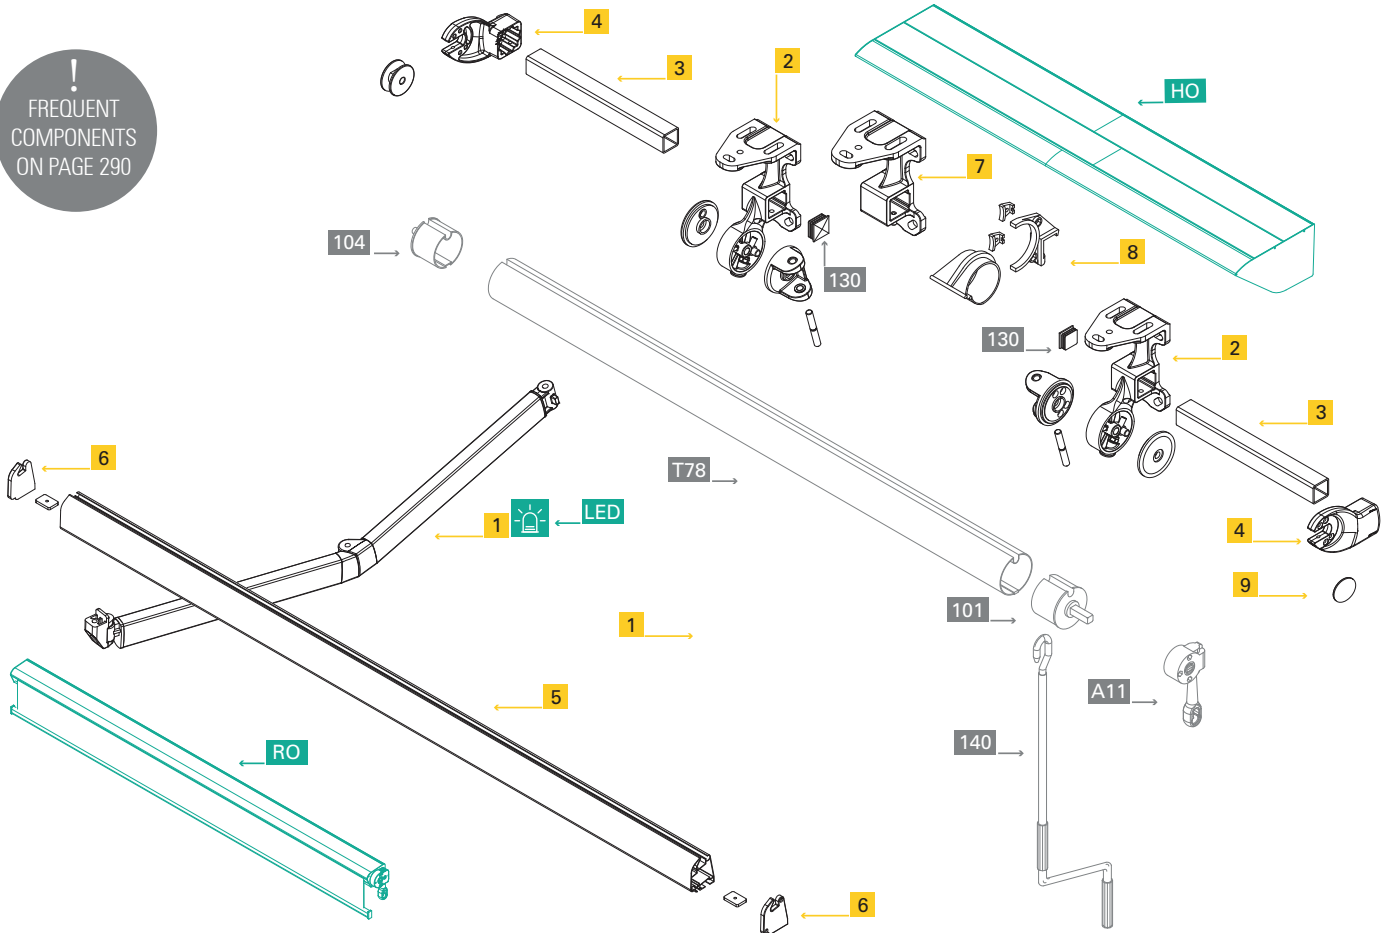

AVAILABLE COLOURS RAL 9010 7035 1013

!
FREQUENT
COMPONENTS
ON PAGE 290