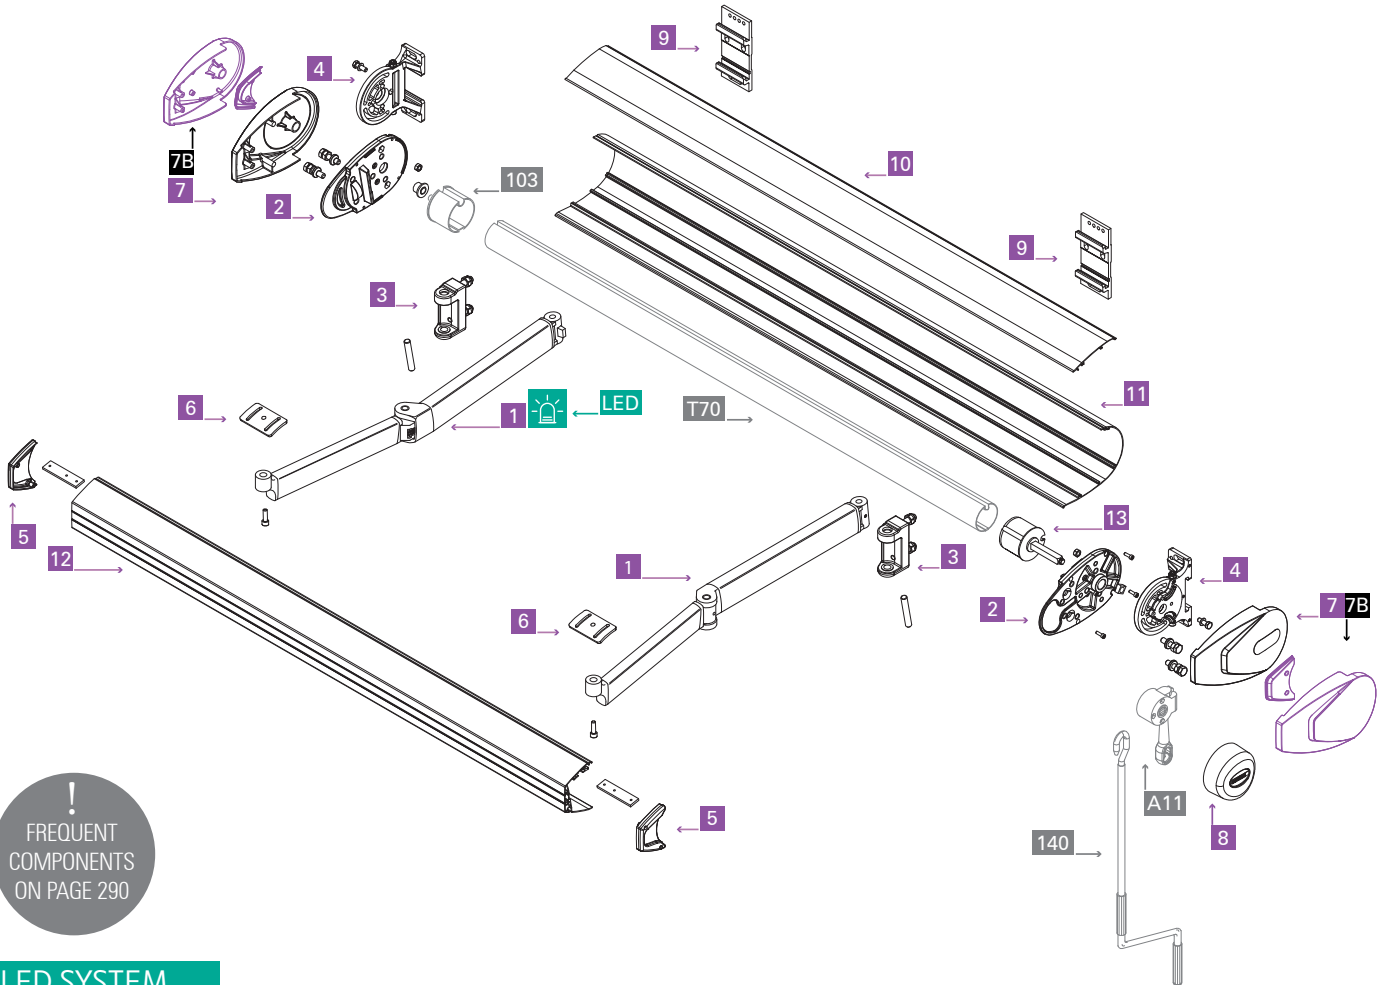

MANTEGNA

sporgenza max | max projection | maximale Ausladung
avancée maximale | salida máx | saliência máxima

300 cm

AVAILABLE COLOURS

ANTHRACITE COLOUR
only with 600 cm profiles and galaxy plus arm

!
FREQUENT
COMPONENTS
ON PAGE 290

LED SYSTEM

N°

N°	Image	Code	Description	Length	Quantity
1		2XL150STP 2XL175STP 2XL200STP 2XL225STP 2XL250STP 2XL275STP 2XL300STP 2XL325STP 2XL350STP	MAIN ARM braccio star star arm Gelenkarm Star bras star brazo star braço star	150 cm 175 cm 200 cm 225 cm 250 cm 275 cm 300 cm 325 cm 350 cm	1 CP

OPTIONAL ARM
ALL ARM ON PAGE 212

GALAXY PLUS
ARIES
ARIES PLUS

STAR PLUS
PEGASUS PLUS
PEGASUS

CASSIOPEA
CASSIOPEA LED
HERCULES

SAGITTARIO
PHOENIX
TIGRIS