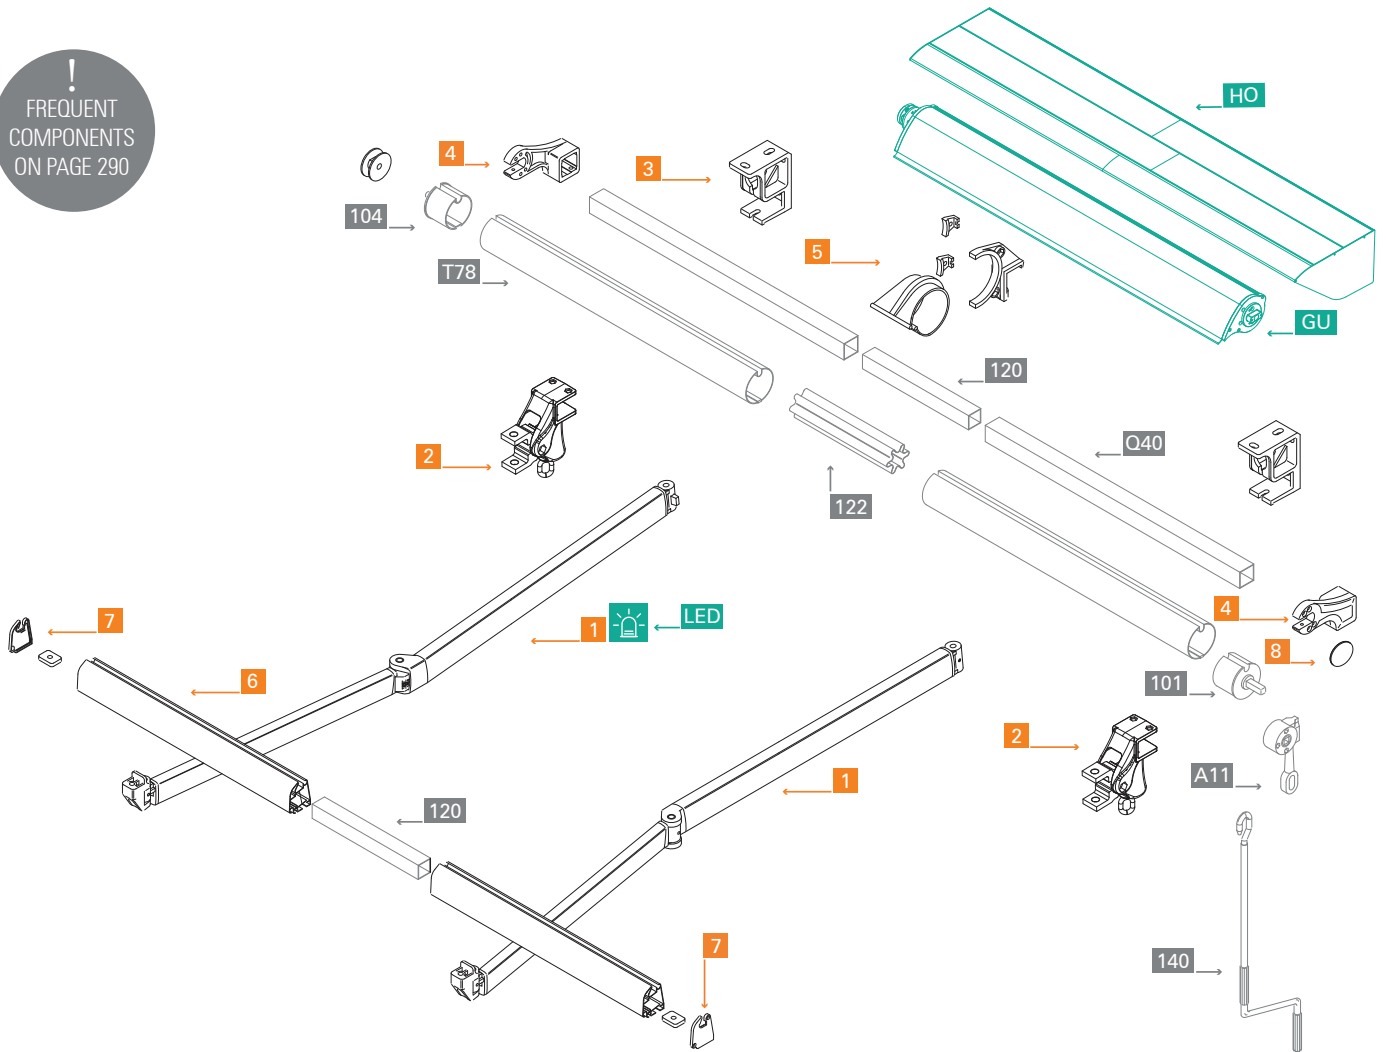

AVAILABLE COLOURS RAL 9010 7035 1013

!
FREQUENT
COMPONENTS
ON PAGE 290