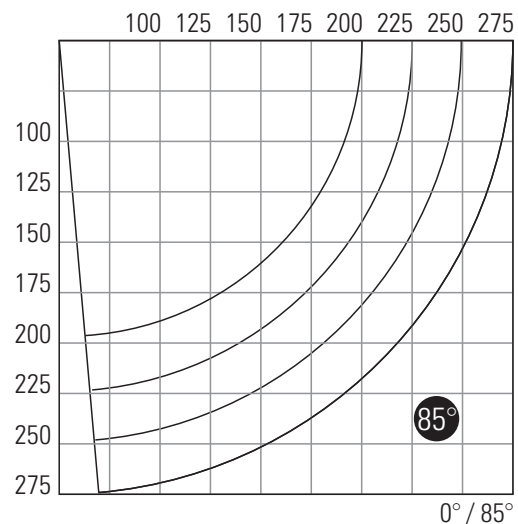

ARCIMBOLDO BQ

ARM LENGTH AND INCLINATION

CONTINUOUS ADJUSTMENT