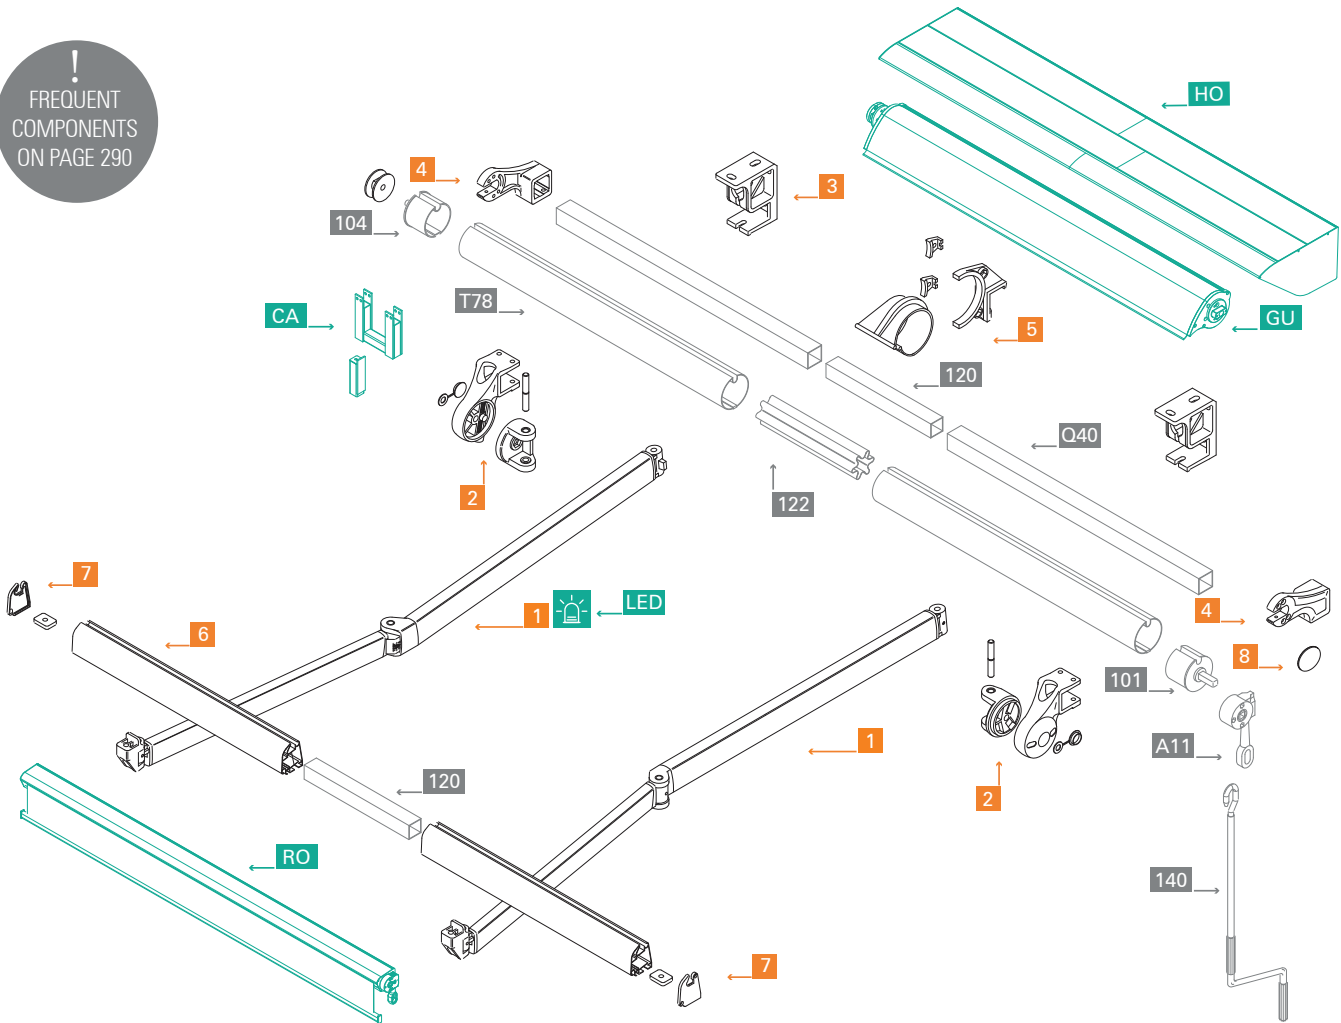

AVAILABLE COLOURS ☐ ☐ ☐
RAL 9010 7035 1013

! FREQUENT COMPONENTS ON PAGE 290