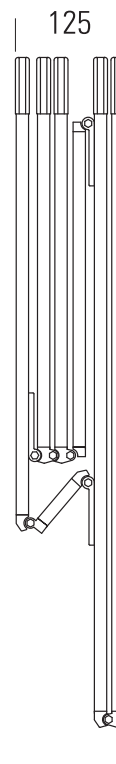

AWNING SIZES

AWNING SIZES

WALL BRACKET