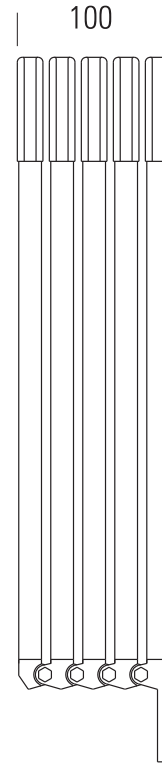

AWNING SIZES

AWNING SIZES

WALL BRACKET