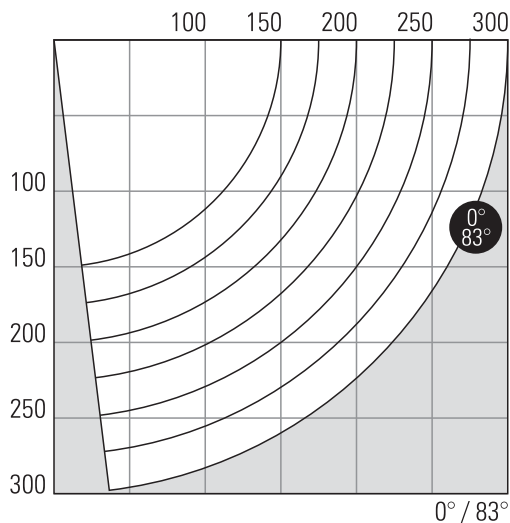

GIOTTO MILLENNIUM - LUX

sporgenza max | max projection | maximale Ausladung
avancée maximale | salida máx | saliência máxima

300 cm

AVAILABLE COLOURS  
RAL 9010 ANTRACITE

 anthracite only with 600 cm profiles and galaxy plus arm

CHOOSE YOUR SHADE OF COLOURS

LAYOUT FOR GIOTTO MILLENNIUM - SPECIAL

GIOTTO MILLENNIUM - LUX ABSORPTION CHART: WATTS

WHITE FOR ARMS		GIOTTO MILLENNIUM HEADER	
absorption per meter	required power per meter	absorption per piece	required power per piece
see on page 331	see on page 331	2,5 W/pc	3 W/pc

ARM LENGTH AND INCLINATION

MAIN ARM

SP. MAX

CASSIOPEA LED

300 cm

WIND RESISTANCE CLASS ACCORDING TO THE EUROPEAN STANDARD UNI EN 13561

Classe di resistenza al vento secondo la normativa europea UNI EN 13561
 Wind resistance class according to the European standard UNI EN 13561
 Windwiderstandsklasse nach der Europäischen Norm EN 13561