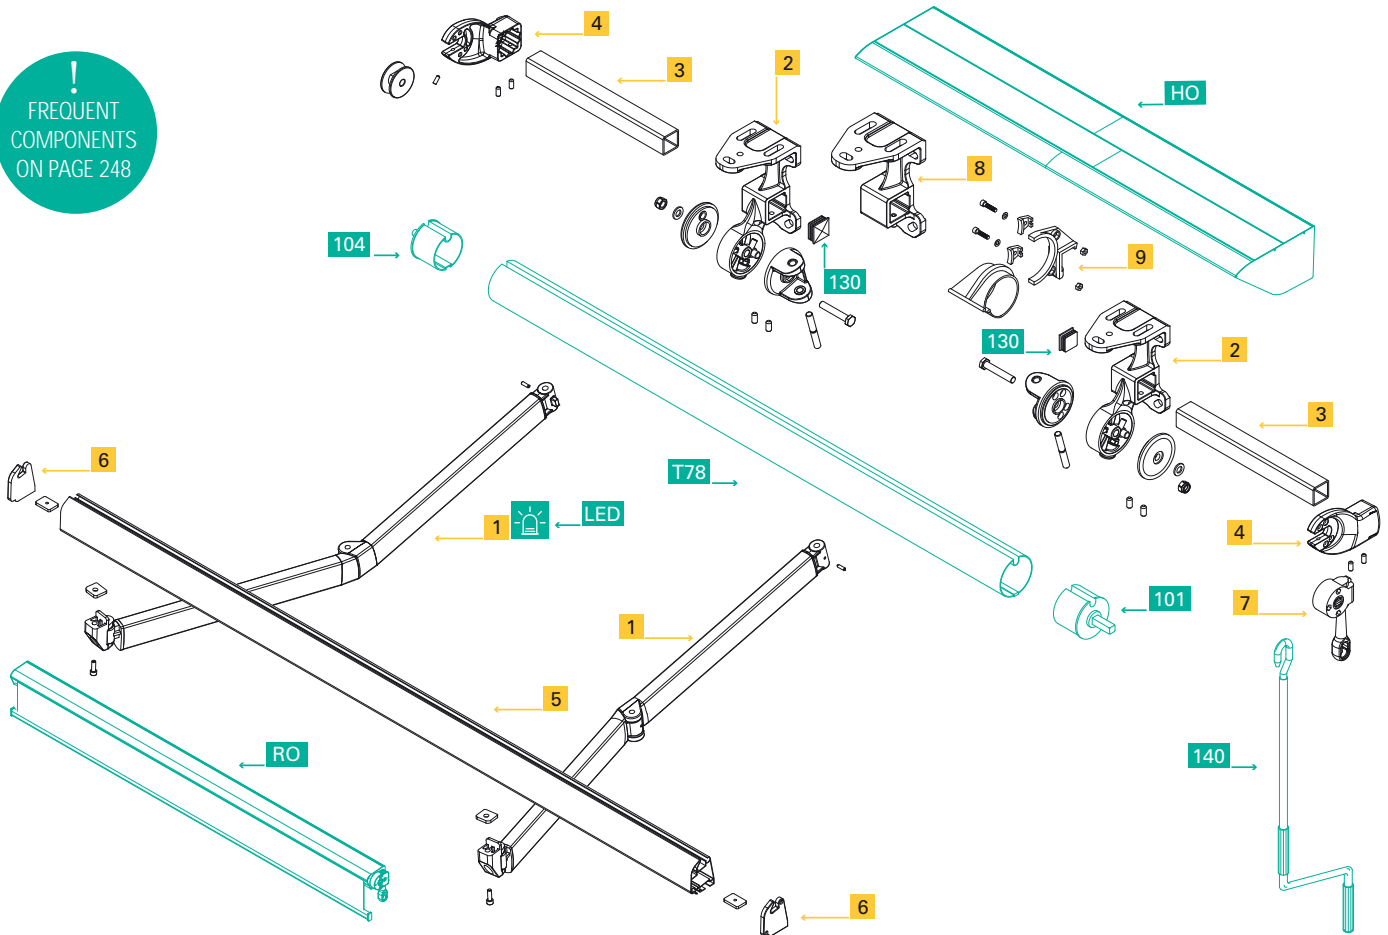

!
FREQUENT
COMPONENTS
ON PAGE 248