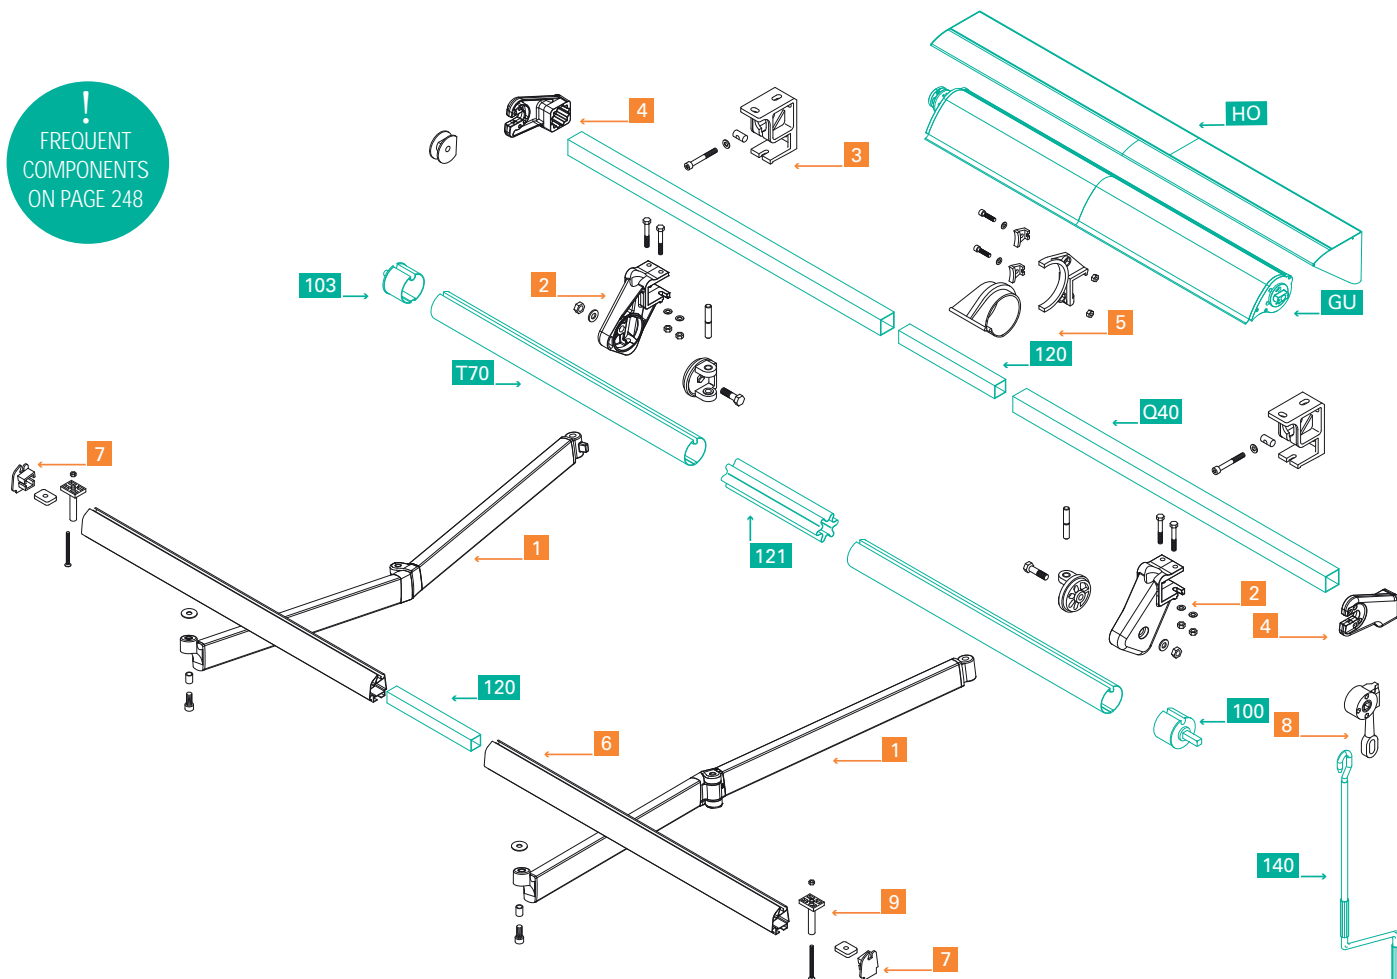

!
FREQUENT
COMPONENTS
ON PAGE 248

AVAILABLE COLOURS
RAL 9010 7035 1013