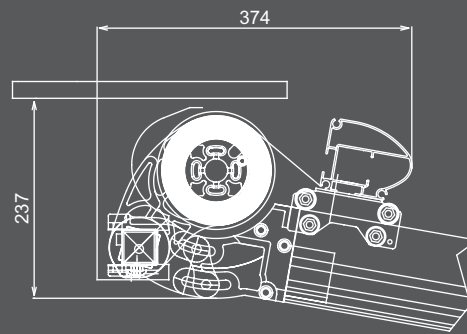

supporto profilo guida
guide profile support
Führungskonsole
support guidage