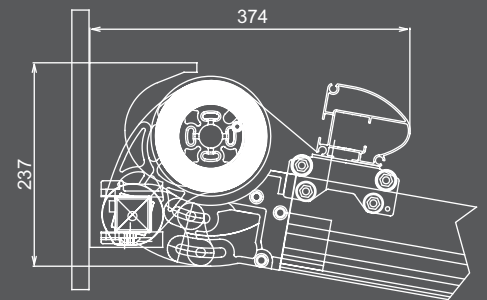

supporto profilo guida
guide profile support
Führungs- Konsole
support guidage