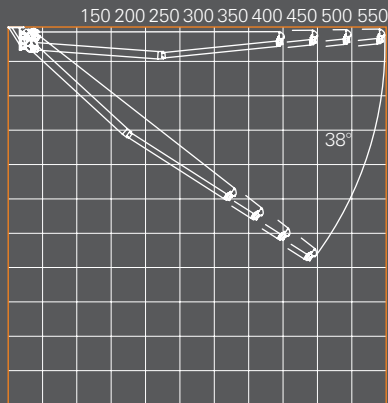

supporto braccio
arm support
Armkonsole
support bras

michelangelo